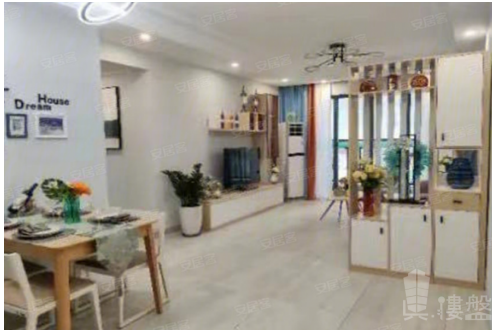

江門寶茵翠亭|首期5萬(減)|鐵路沿線，香港銀行按揭，最新價單

Agent Info

Name: 陳詩雅 Grace
Position: 高級客戶經理
Mobile Phone (852) 91255226
(WhatsApp):

Phone Number:
Company: 大灣區創投
Name:
Company:
Phone:

About Us: 我是土生土長廣州人，畢業於廣州設計學院，曾於珠海、深圳及廣州等地工作，熟悉有關城市和人口遷移趨勢，竭誠為閣下服務，尋找到最適合您工作或退休生活的避風塘港灣。大灣區，免費睇樓團，天天出發，珠海、中山、深圳、東莞、惠州、廣州、佛山、肇慶、江門。